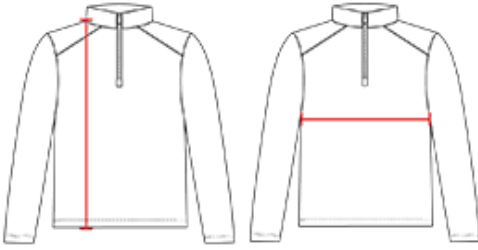

417200 MEN'S TONAL BLEND 1/4 ZIP

- Badger heat seal logo on left sleeve
- Badger Sport paneled shoulder for maximum movement
- Double-needle hem
- 100% Sublimated Polyester moisture management/antimicrobial fabric
- Self-fabric collar with 8" locking zipper

COLORS

SPECIFICATIONS

COLOR	XS	S	M	L	XL	2XL	3XL	4XL
Piece Weight measured in pounds	0.36	0.36	0.36	0.36	0.36	0.36	0.36	0.36
Spec Body Length measured in inches	26	27	28	29	30	31	32	33
Spec Chest Width measured in inches	18	19	21	23	25	27	29	31
Case Count # of units per case	36	36	36	36	36	36	24	24

HOW TO MEASURE

These product specifications reference a product's measurements.
For sizing information and guidance, please reference our sizing charts.

BODY LENGTH

Measured on the front from the shoulder/neck intersection to the bottom of the garment.