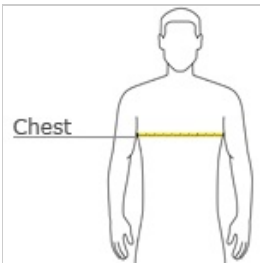

# Youth Heavy Blend™ Hooded Sweatshirt. 18500B

- 8-ounce, 50/50 cotton/poly
- Double-needle stitching at waistband and cuffs
- Double-lined hood
- No drawcord at hood
- 1x1 rib knit cuffs and waistband with spandex
- Front pouch pocket

front

back

## HOW TO MEASURE

### CHEST WIDTH

Measure under the arm and around the fullest part of the chest with arms down, keeping tape horizontal.