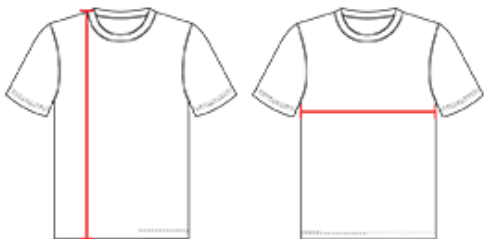

221000 YOUTH LINEUP YOUTH TEE

- 100% polyester moisture management/antimicrobial performance fabric
- Sublimated raglan sleeve panels
- Self-fabric collar
- Double-needle hem
- Badger heat seal logo on left sleeve

COLORS

SPECIFICATIONS

COLOR	XS	S	M	L	XL
Piece Weight measured in pounds	0.00	0.00	0.00	0.00	0.00
Case Count # of units per case	1	1	1	1	1

HOW TO MEASURE

These product specifications reference a product's measurements. For sizing information and guidance, please reference our sizing charts.

BODY LENGTH

Measured on the front from the shoulder/neck intersection to the bottom of the garment.

CHEST WIDTH

Measured across the chest, 1" below the armhole seam.