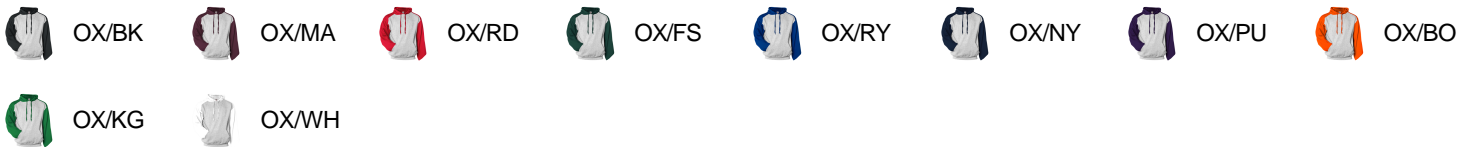

# # 244900 YOUTH ATHLETIC FLEECE SPORT YOUTH HOOD

- 9.5oz Ringspun 60% cotton/40% polyester
- Badger Sport paneled shoulder for maximum movement
- Headset opening
- Two-ply hood
- Contrast hood - sport shoulder and sleeves
- Spandex reinforced rib knit cuffs & waistband
- Front pouch pocket
- No drawcord on youth garments

## COLORS